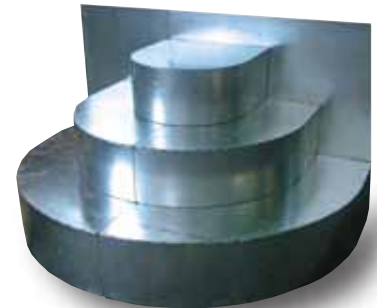

# Easy Entry Steel Steps

Adding the convenience of built-in steps to your pool has never been easier!

Replacing your liner? Merlin's Easy Entry Steel Steps provide an instant upgrade to your pool, which will make entering and exiting the pool easier and safer. Easy Entry Steel Steps from Merlin come in a variety of shapes and sizes or can be custom ordered to fit your needs.

*Looking for a different step? Easy Entry Steel Steps can be custom designed!*

Easy Entry Steps from Merlin secure to the existing pool wall.

*Easy Entry Steel Steps are secured into the pool wall with a unique bracket system. This attachment provides strength and security and helps prolong the life of the vinyl liner installed over the steps.*

7'6" Corner Step  
Part# Easy90

7'6" Corner Step with Benches  
Part# Easy90B2

6' Wedding Cake Step  
Part# EasyWC

6' Wedding Cake Step with Benches  
Part# EasyWCB2

©Merlin Industries, Inc.  
(609) 807-1000 Fax: (609) 807-1001  
2904 East State Street Ext., Hamilton, NJ 08619  
www.MerlinIndustries.com