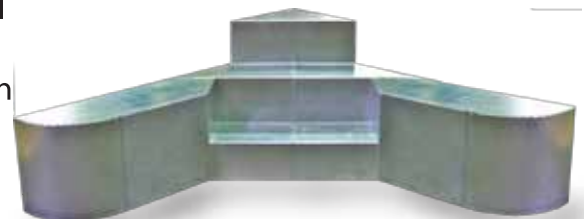

# Easy Entry Steel Steps

Adding the convenience of built-in steps to your pool has never been easier!

Replacing your liner? Merlin's Easy Entry Steel Steps provide an instant upgrade to your pool, which will make entering and exiting the pool easier and safer. Easy Entry Steel Steps from Merlin come in a variety of shapes and sizes or can be custom ordered to fit your needs.

*Looking for a different step? Easy Entry Steel Steps can be custom designed!*

Easy Entry Steps from Merlin secure to the existing pool wall.

*Easy Entry Steel Steps are secured into the pool wall with a unique bracket system. This attachment provides strength and security and helps prolong the life of the vinyl liner installed over the steps.*

7'6" Corner Step  
Part# Easy90

7'6" Corner Step with Benches  
Part# Easy90B2

6' Wedding Cake Step  
Part# EasyWC

6' Wedding Cake Step with Benches  
Part# EasyWCB2

©Merlin Industries, Inc.  
(609) 807-1000 Fax: (609) 807-1001  
2904 East State Street Ext., Hamilton, NJ 08619  
www.MerlinIndustries.com