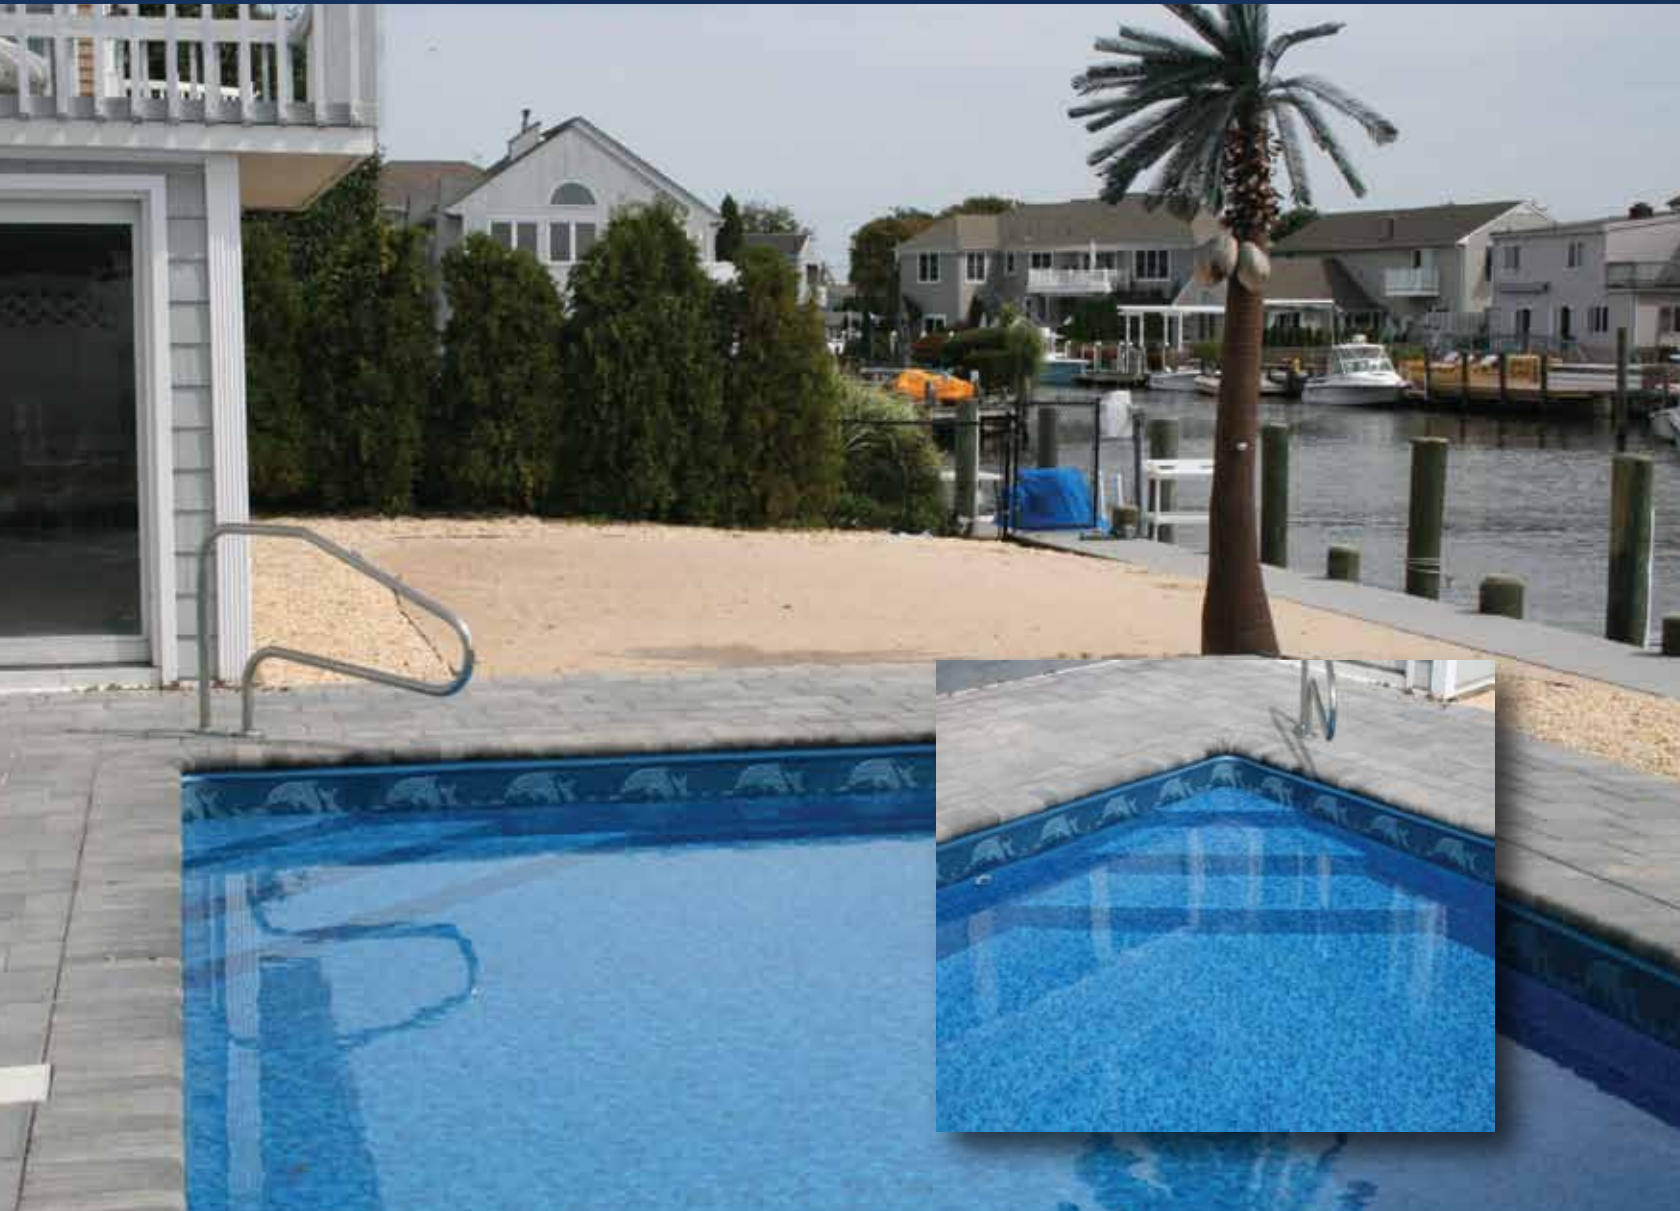

# Easy Entry

*Steel Steps*

**Your Best Choice**

# Easy Entry Steel Steps

Adding the convenience of built-in steps to your pool has never been easier!

Replacing your liner? Merlin's Easy Entry Steel Steps provide an instant upgrade to your pool, which will make entering and exiting the pool easier and safer. Easy Entry Steel Steps from Merlin come in a variety of shapes and sizes or can be custom ordered to fit your needs.

*Looking for a different step? Easy Entry Steel Steps can be custom designed!*

Easy Entry Steps from Merlin secure to the existing pool wall.

*Easy Entry Steel Steps are secured into the pool wall with a unique bracket system. This attachment provides strength and security and helps prolong the life of the vinyl liner installed over the steps.*