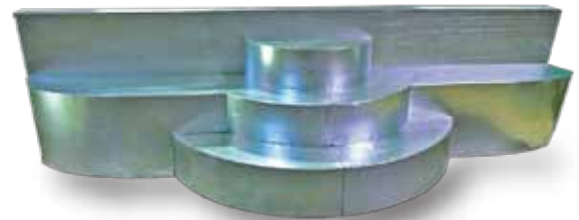

# Easy Entry Steel Steps

Adding the convenience of built-in steps to your pool has never been easier!

Replacing your liner? Merlin's Easy Entry Steel Steps provide an instant upgrade to your pool, which will make entering and exiting the pool easier and safer. Easy Entry Steel Steps from Merlin come in a variety of shapes and sizes or can be custom ordered to fit your needs.

*Looking for a different step? Easy Entry Steel Steps can be custom designed!*

Easy Entry Steps from Merlin secure to the existing pool wall.

*Easy Entry Steel Steps are secured into the pool wall with a unique bracket system. This attachment provides strength and security and helps prolong the life of the vinyl liner installed over the steps.*

7'6" Corner Step  
Part# Easy90

7'6" Corner Step with Benches  
Part# Easy90B2

6' Wedding Cake Step  
Part# EasyWC

6' Wedding Cake Step with Benches  
Part# EasyWCB2

©Merlin Industries, Inc.  
(609) 807-1000 Fax: (609) 807-1001  
2904 East State Street Ext., Hamilton, NJ 08619  
www.MerlinIndustries.com